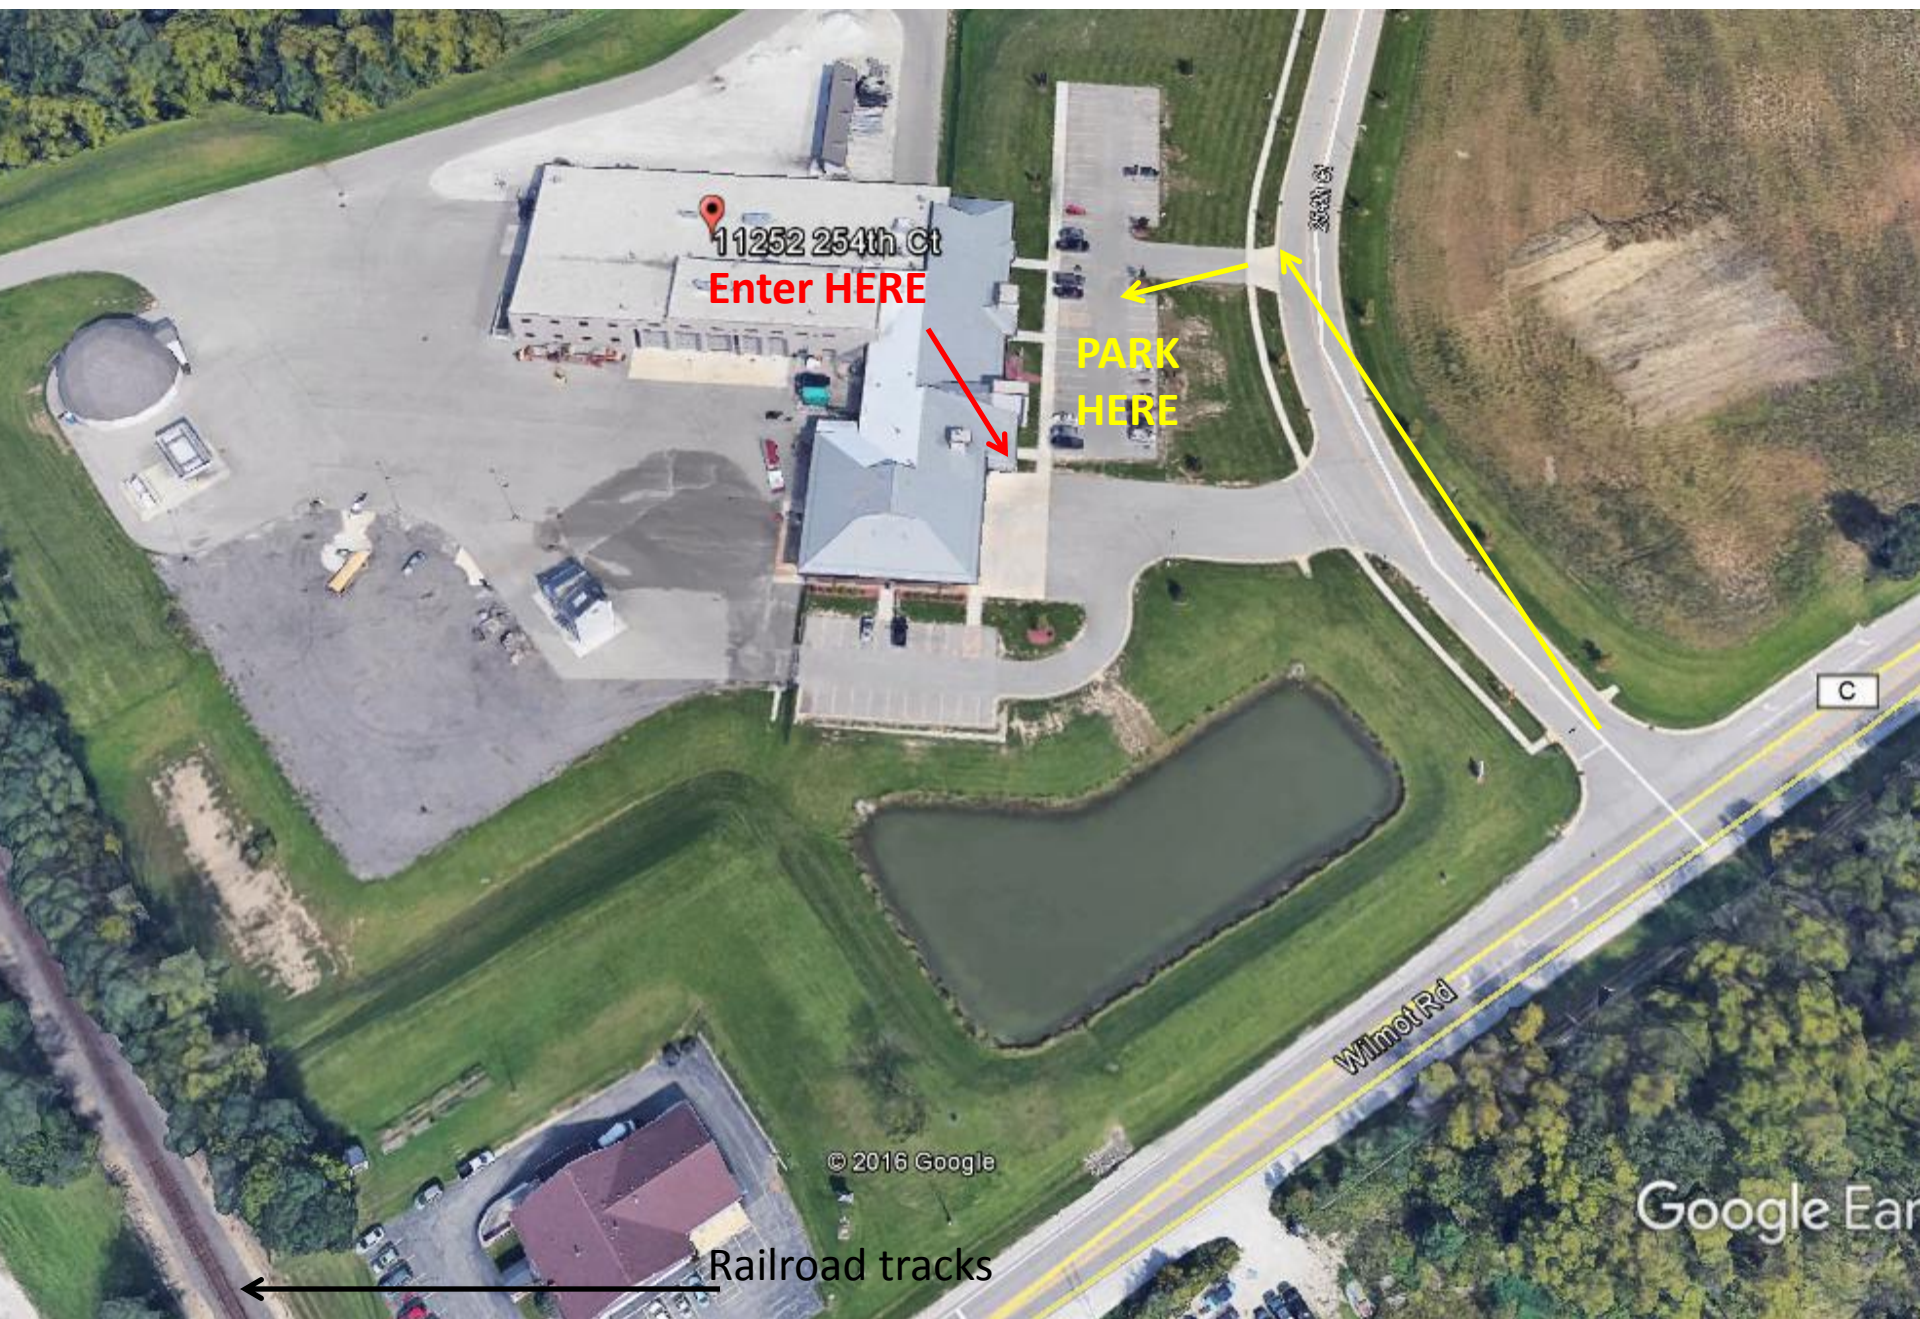

TREVOR FIRE DEPARTMENT 11252-254<sup>th</sup> Ct, Trevor WI

11252 254th Ct  
Enter HERE

PARK  
HERE

254th Ct

C

Wilmot Rd

© 2016 Google

Google Earth

Railroad tracks